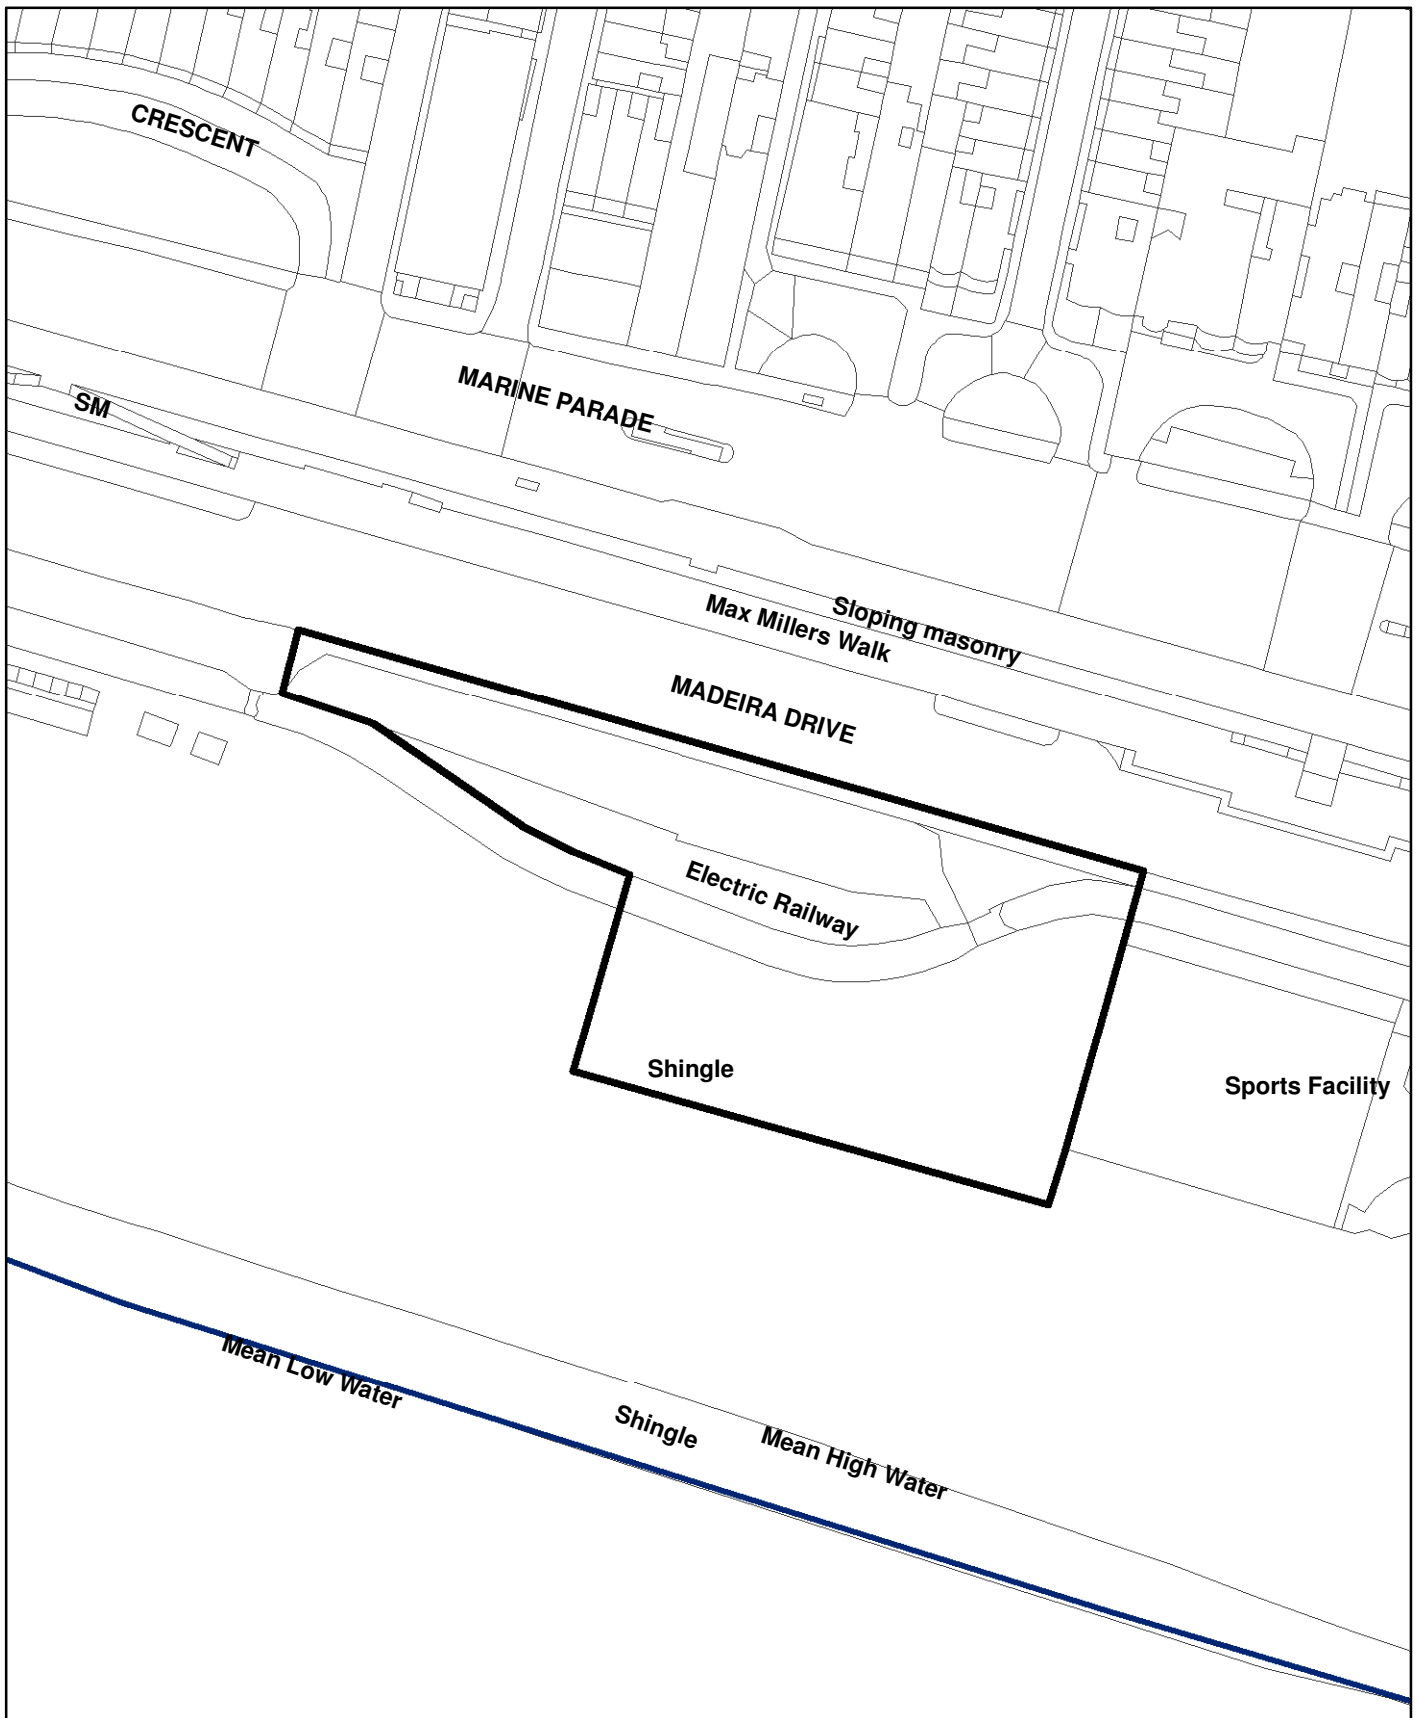

BH2019_00293 Former Peter Pan Playground Site

N

Scale: 1:1,250